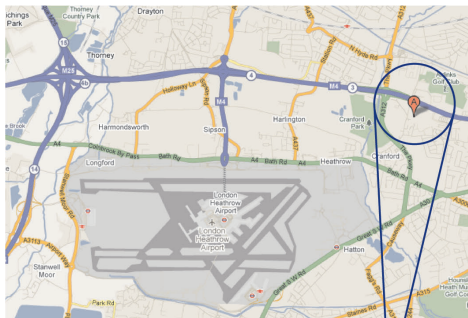

Heston Venue
(formerly The Concorde Club)
Crane Lodge Road, Cranford TW5 9PQ

PHYSIOTHERAPY

The Physio Centre

How to find us:

By Car

Leave the M4 at junction 3, and then turn south onto to the A312 (signposted Heathrow T4 and Cargo, Feltham, A4).

At traffic signals turn left onto High Street (signposted Heston). At the first mini roundabout bear left and at the second, turn right to Crane Lodge Road.

Free car parking for up to 200 cars.

For 'sat nav' users, our postcode is TW5 9PQ.

Public Transport Links

Rail:

Nearest railway stations:

Syon Lane then H28 bus

Southall then 105 bus

Greenford then 105 bus

Underground:

Nearest underground stations:

Greenford then 105 bus

Hounslow East then 111 or H28 bus

Bus:

105 – From Heathrow Airport Central
(Every ten to fifteen minutes)

111 – From Heathrow Airport Central
(Every twenty minutes)

H28 – From Hayes (Bulls Bridge)
(Every thirty minutes)