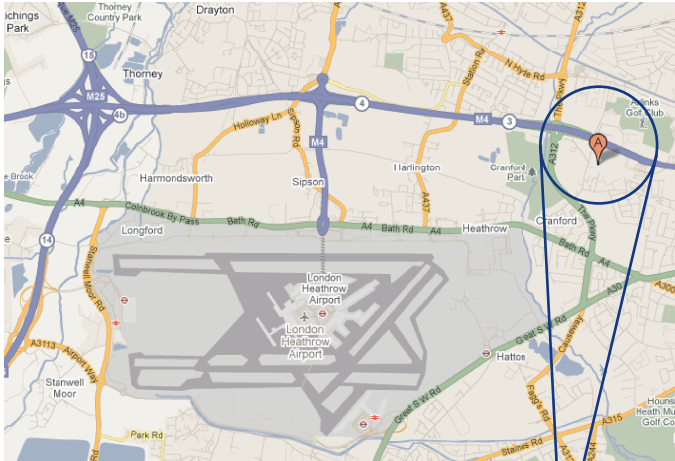

HOW TO FIND US

By Car

Leave the M4 at junction 3, and then turn south onto the A312 (signposted Heathrow T4 and Cargo, Feltham, A4).

At traffic signals turn left onto High Street (signposted Heston). At the first mini roundabout bear left and at the second, turn right to Crane Lodge Road.

Free car parking for up to 200 cars.

For 'sat nav' users, our postcode is TW5 9PQ.

Public Transport Links

Rail:

Nearest railway stations:
Syon Lane then H28 bus
Southall then 105 bus
Greenford then 105 bus

Underground:

Nearest underground stations:
Greenford then 105 bus
Hounslow East then 111 or H28 bus

Bus:

105 – From Heathrow Airport Central
(Every ten to fifteen minutes)

111 – From Heathrow Airport Central
(Every twenty minutes)

H28 – From Hayes
(Bulls Bridge)
(Every thirty minutes)

The Concorde Centre.
Crane Lodge Road, Cranford, Middlesex TW5 9PQ
T: 020 8513 2000 F: 020 8513 2002
bookings@baclubs.com